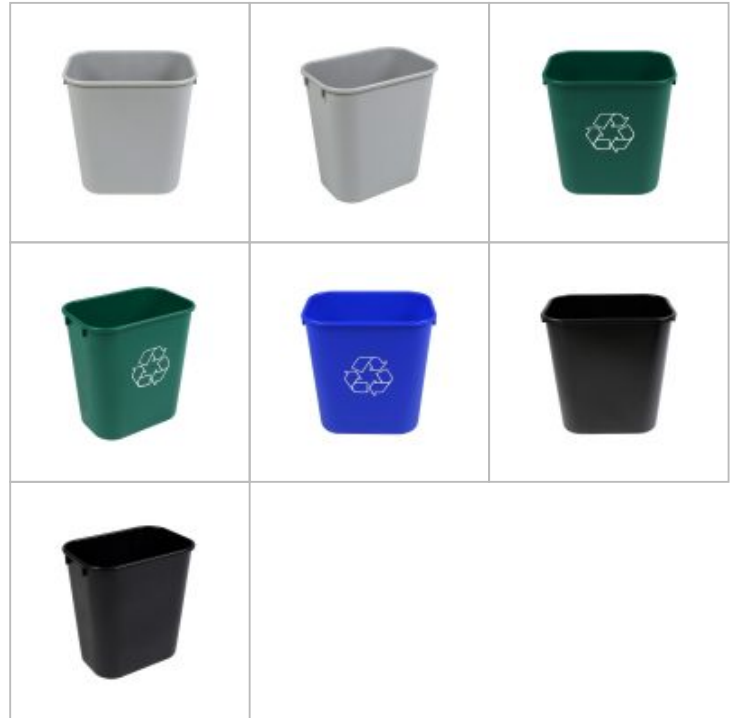

BSI-0000014Q

BUSCH SYSTEMS WASTE & RECYCLING BIN 13 LITERS

\$9.50

Description

Colors

Black, Blue, Green, Grey

Specifications

DIMENSIONS

29.21 × 20.32 × 31.75
 cm

SETTING

Indoor

CAPACITY

2.11 to 7.93 G

COLORS

Black, Blue, Green,
 Grey

COMPARTMENTS